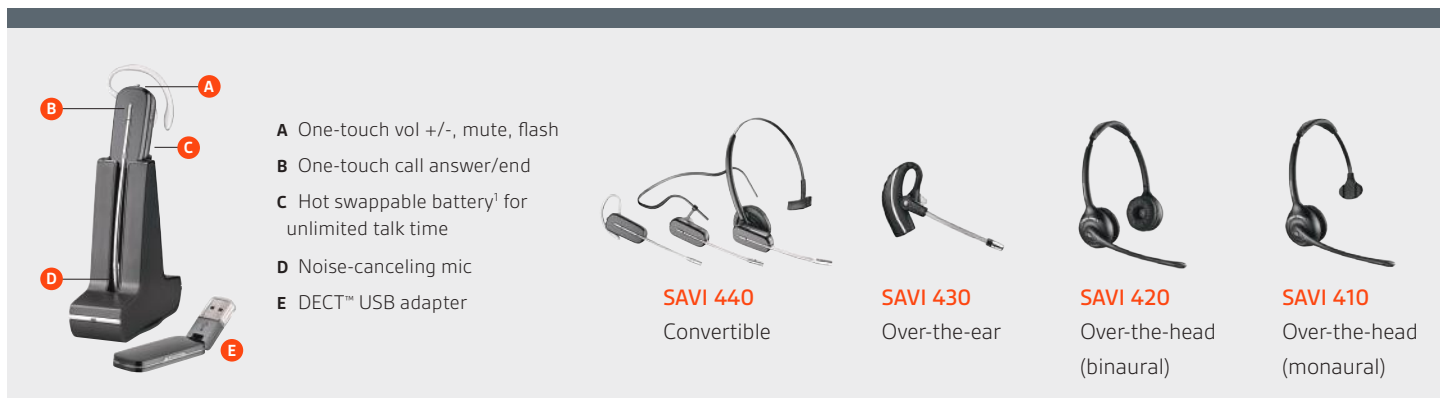

SAVI 400 SERIES

Wireless freedom that won't weigh you down

The Savi 400 Series offers the highest level of wearing style choice and best-in-class PC audio in a convenient, portable package. Whether you are in the office or remote, enjoy excellent audio quality, the ability to roam up to 300 feet from your PC, and a high-quality carrying case for increased portability.

Wireless PC collaboration

SAVI 400 SERIES

- A** One-touch vol +/-, mute, flash
- B** One-touch call answer/end
- C** Hot swappable battery¹ for unlimited talk time
- D** Noise-canceling mic
- E** DECT™ USB adapter

SAVI 440
Convertible

SAVI 430
Over-the-ear

SAVI 420
Over-the-head
(binaural)

SAVI 410
Over-the-head
(monaural)

SUPERIOR CALL MANAGEMENT

- Manage PC voice communications with the only portable DECT™ wireless system on the market
- Hot swappable battery¹ (W440) lets you change battery mid-conversation delivering unlimited talk time
- One-touch call answer/end/flash, vol+/-, and mute from the headset for simple PC call management
- An energy-efficient adaptive power system, delivers longer talk and standby times

¹ Unlimited talk time with deluxe charging cradle kit, comes standard with the Savi 445. Available as an accessory with Savi 440.

² Download the latest release of Plantronics Hub to get one-touch call answer/end with these softphones.